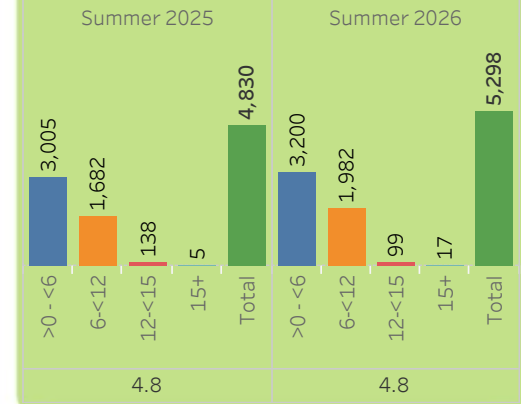

Allan Hancock College Summer Registration Report

SPOTLIGHT AS OF 6/8/2026

FTES

Summer 2025	863	
Summer 2026	951	10%

SUMMER ANALYSIS

A very happy start to the summer term. FTES have roared above previous record highs and now sit 10% above last year. I expect FTES to slightly drop before census next week but to still stay well above last year.

Next report 6/15

Unit Load & Avg Units

Daily FTES - registration start to 65 days after term begins

TERM
■ Summer 2025
■ Summer 2026
 Graph Data
 FTES
 Credit Status_
 CR
 Demo
 ALL