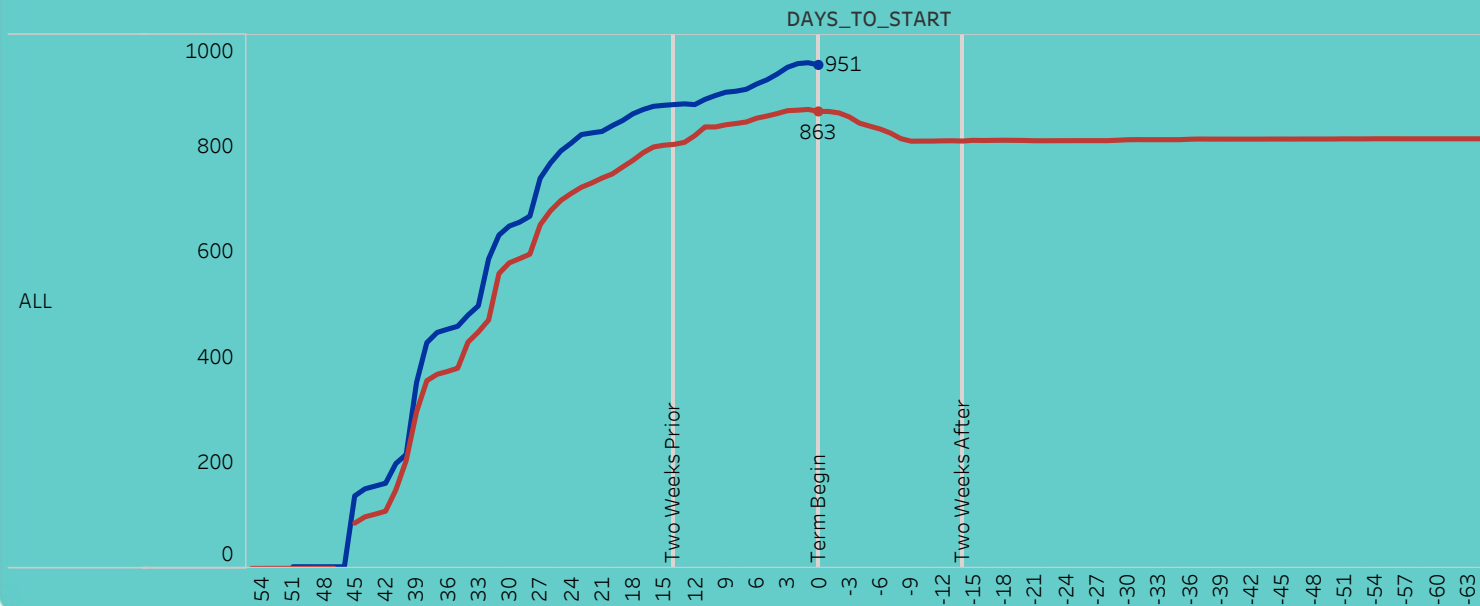

Allan Hancock College Summer Registration Report

SPOTLIGHT AS OF 6/8/2026

FTES

Summer 2025	863	
Summer 2026	951	10%

SUMMER ANALYSIS

A very happy start to the summer term. FTES have roared above previous record highs and now sit 10% above last year. I expect FTES to slightly drop before census next week but to still stay well above last year.

Next report 6/15

Unit Load & Avg Units

Daily FTES - registration start to 65 days after term begins

TERM
■ Summer 2025
■ Summer 2026
 Graph Data
 FTES
 Credit Status_
 CR
 Demo
 ALL