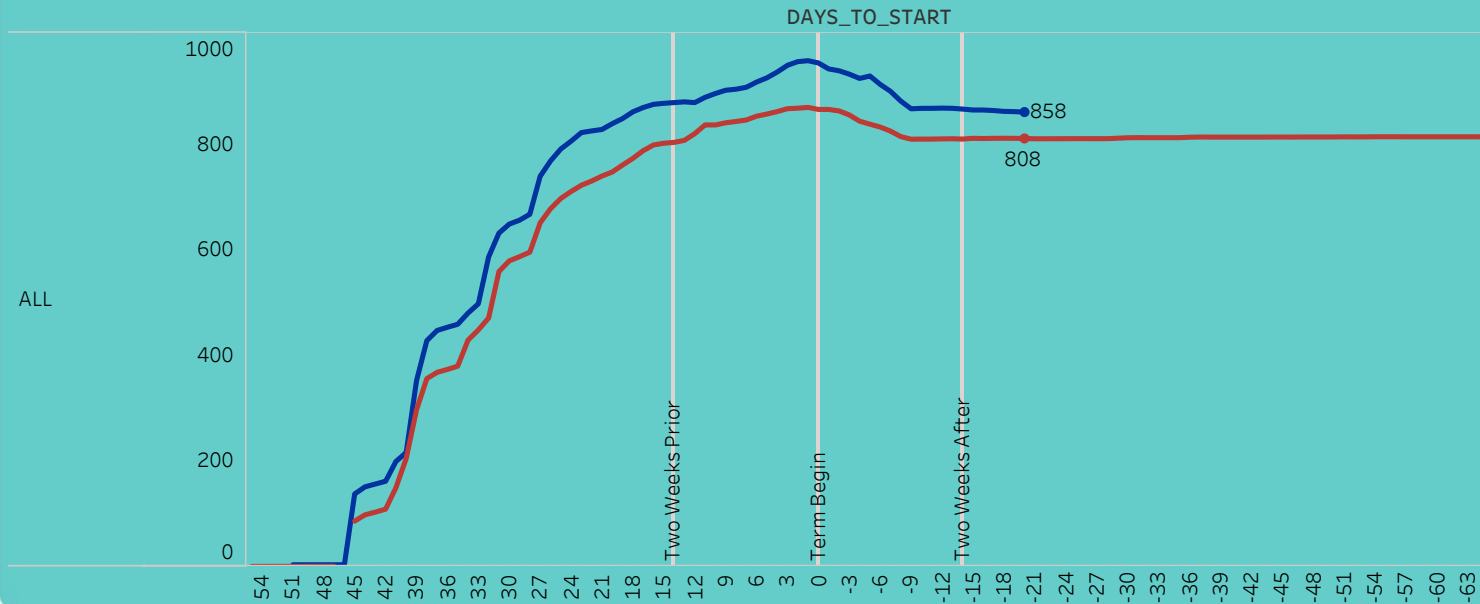

Daily FTES - registration start to 65 days after term begins

TERM
■ Summer 2025
■ Summer 2026
Graph Data
FTES
Credit Status_
CR
Demo
ALL