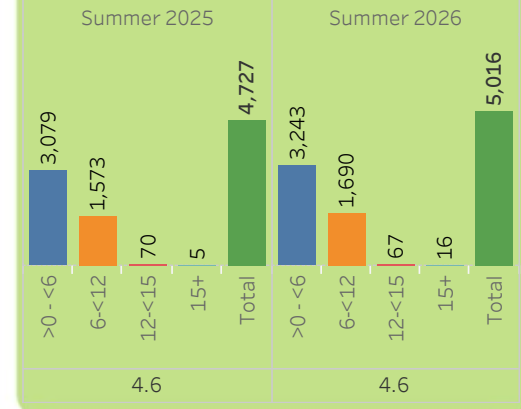

Allan Hancock College Summer Registration Report

SPOTLIGHT AS OF 6/28/2026

FTES

Summer 2025	808	
Summer 2026	858	6%

SUMMER ANALYSIS

Three weeks into summer term and the year to year FTES is up 6%. Historically there shouldn't be much FTES movement between now and the end of summer term. Very solid year for summer term growth.

Next report 7/6

Unit Load & Avg Units

Daily FTES - registration start to 65 days after term begins