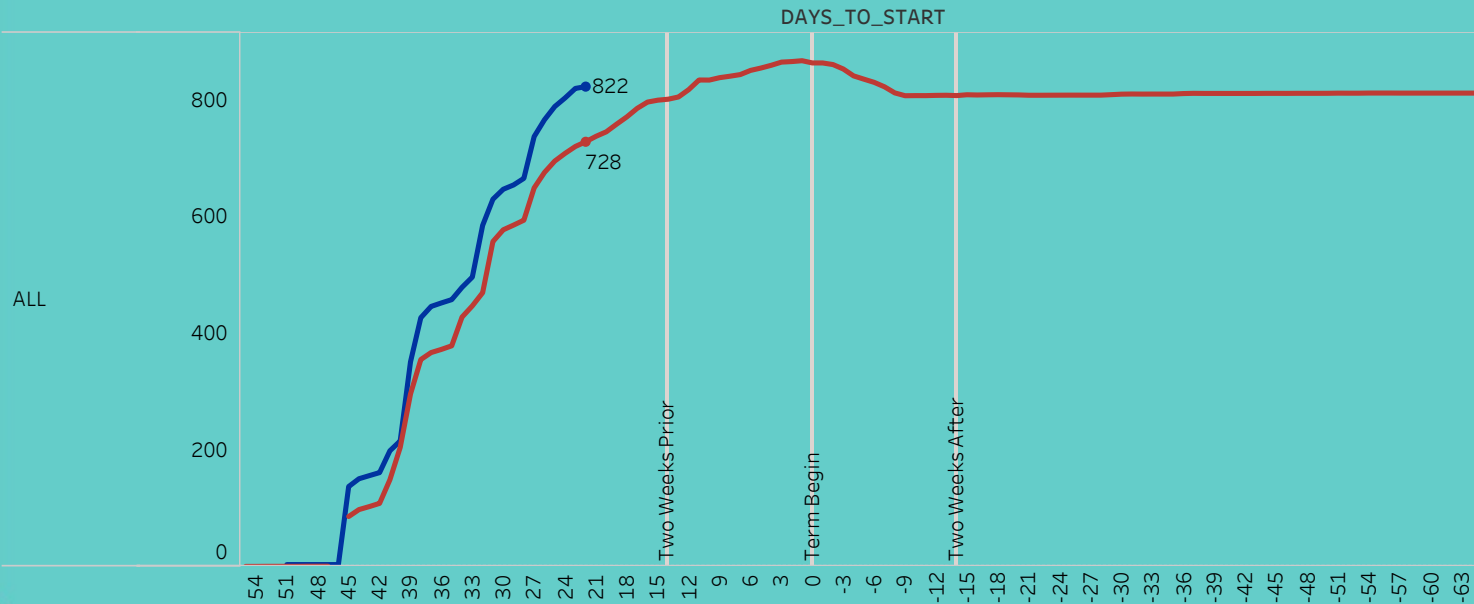

Allan Hancock College Summer Registration Report

SPOTLIGHT AS OF 5/17/2026

FTES

Summer 2025	728	
Summer 2026	822	13%

SUMMER ANALYSIS

FTES continue to look great this year compared to 2025. Up almost 100 FTES (13%) and about ☺ 450 headcount (11%) at this point. With everything being an estimate at this point it's still very positive the 822 for summer 2026 is already higher than the total for summer 2025 which was about 811.

Next report 5/26

Unit Load & Avg Units

Daily FTES - registration start to 65 days after term begins

TERM
■ Summer 2025
■ Summer 2026

Graph Data
 FTES

Credit Status_
 CR

Demo
 ALL