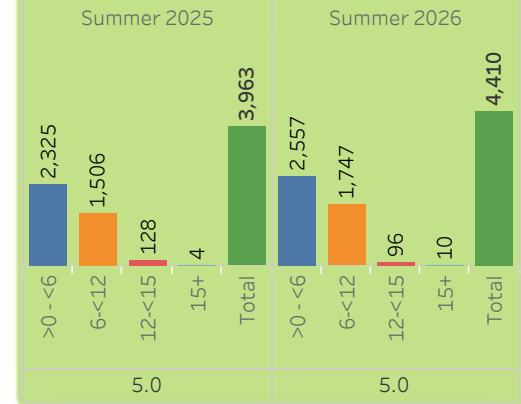

Allan Hancock College Summer Registration Report

SPOTLIGHT AS OF 5/17/2026

FTES

Summer 2025	728	
Summer 2026	822	13%

SUMMER ANALYSIS

FTES continue to look great this year compared to 2025. Up almost 100 FTES (13%) and about ☺ 450 headcount (11%) at this point. With everything being an estimate at this point it's still very positive the 822 for summer 2026 is already higher than the total for summer 2025 which was about 811.

Next report 5/26

Unit Load & Avg Units

Daily FTES - registration start to 65 days after term begins

TERM
■ Summer 2025
■ Summer 2026

Graph Data
 FTES

Credit Status_
 CR

Demo
 ALL