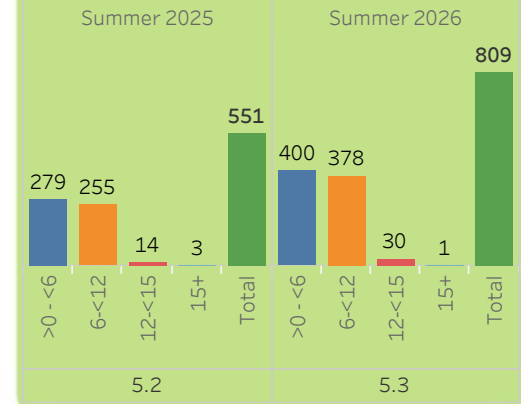

Allan Hancock College Summer Registration Report

SPOTLIGHT AS OF 4/26/2026

FTES

Summer 2025	103	
Summer 2026	156	52%

SUMMER ANALYSIS

Another year another summer registration period begins. While FTES data looks good now the first two weeks of registration are historically erratic due to priority registration groups/dates. Once open registration begins we will have a better sense of how well things did compared to last year.

Next report 5/6

Unit Load & Avg Units

Daily FTES - registration start to 65 days after term begins