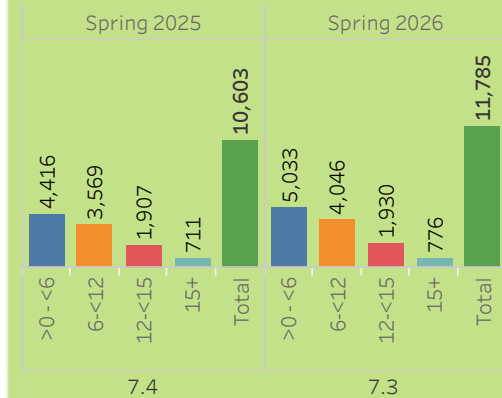

Allan Hancock College Spring Registration Report

SPOTLIGHT AS OF 3/9/2026

FTES

Spring 2025	3,185	
Spring 2026	3,401	7%

SPRING ANALYSIS

Good news! The spring FTES comparison is now back to a 7% overall increase for 2026. CCAP students account for a 28% increase, returning students a 100% increase, and first time transfer students a whopping 130% increase. All of this is offset a bit by continuing students being down about 7%.

Next analysis week of 3/16

Unit Load & Avg Units

Daily FTES - registration start to 65 days after term begins