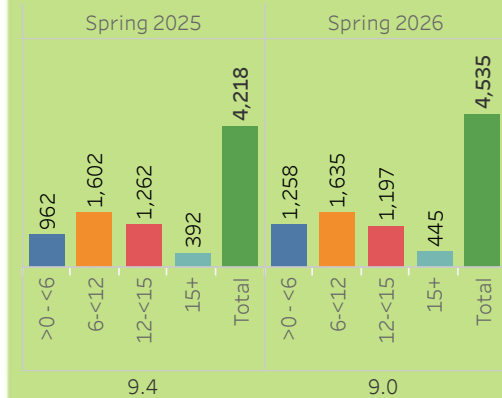

Allan Hancock College Spring Registration Report

SPOTLIGHT AS OF 11/9/2025

FTES

Spring 2025	1,693	
Spring 2026	1,726	2%

SPRING ANALYSIS

A few days into open registration for the spring term shows FTES has stabilized. While we didn't realize the large gains seen during priority registration the good news is spring 2026 is up 2% compared to 2025. This is about in line with the FTES increase seen for fall.

Next analysis on 11/17

Unit Load & Avg Units

Daily FTES - registration start to 65 days after term begins