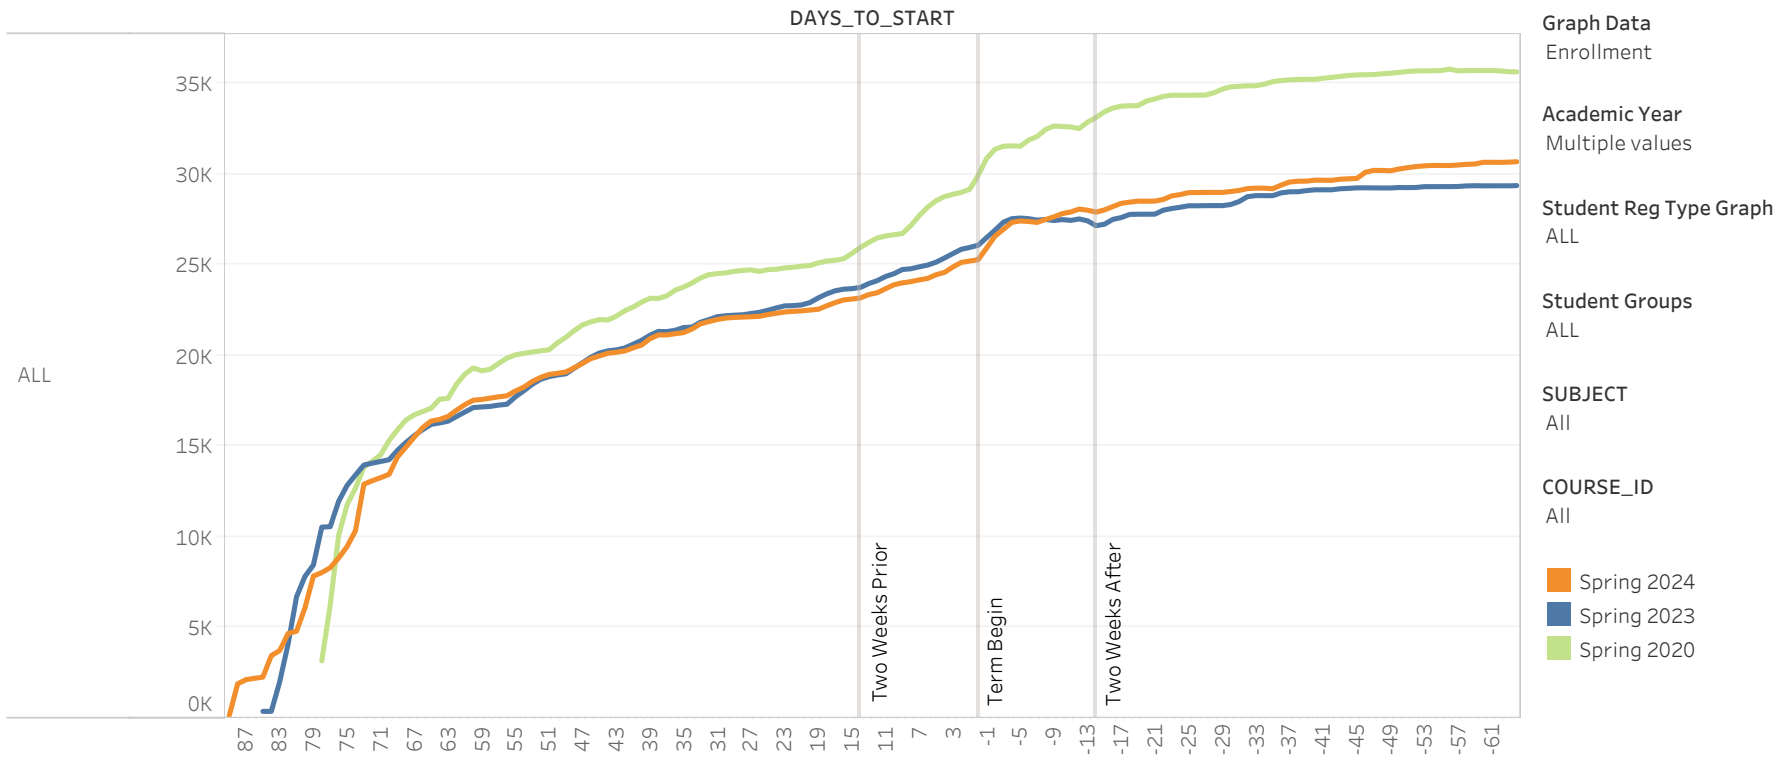

AHC Registration Report | Spring Enrollment Graph

Student Reg Type: CR
 Student Groups: ALL
 Leading Term: Spring 2024

Student Location Headcount Spring 2024

Headcount | Unit Load & Avg Units

Headcount Recent HS Grad - Local Feeder HS

GROUPS

Map Data: Headcount

Student Count: 0 to Null

Headcount Data as of 63 day(s) AFTER term begin | Graph Data from date of first registration through one week after term 2 begins | 'True NC' excludes NC courses that serve credit students