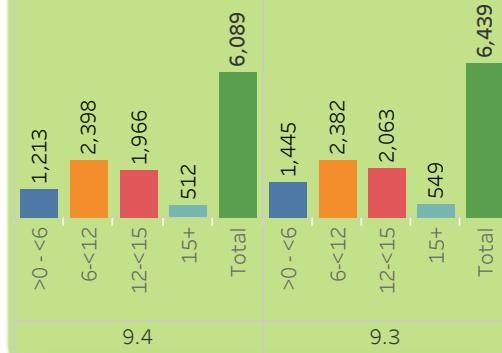

Allan Hancock College Fall Registration Report

SPOTLIGHT AS OF 6/8/2026

FTES

Fall 2025 2,367

Fall 2026 2,476 5%

FALL ANALYSIS

FTES holding at 5% growth year over year. Not a lot of registration surprises for the next couple months. Let's keep up the positive momentum.

Next update 6/15

Unit Load & Avg Units

Fall 2025

Fall 2026