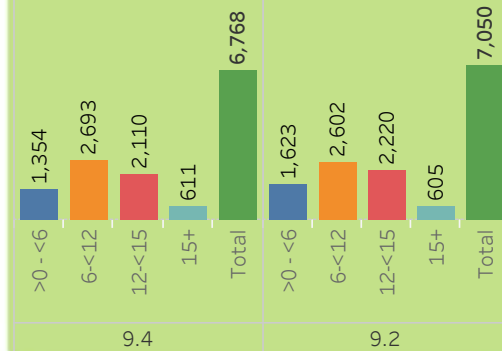

Allan Hancock College Fall Registration Report

SPOTLIGHT AS OF 6/28/2026

FTES

Fall 2025 2,615

Fall 2026 2,677 2%

FALL ANALYSIS

FTES dropped again slightly and is now 2% growth year over year. Not a lot of registration surprises for the next couple months. Something to keep on eye on if the FTES growth continues to shrink over the next few weeks.

Next update 7/6

Unit Load & Avg Units

Fall 2025

Fall 2026