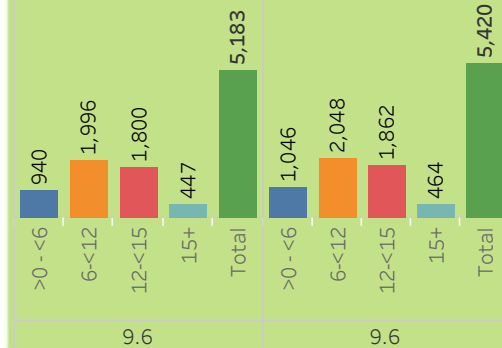

Allan Hancock College Fall Registration Report

SPOTLIGHT AS OF 5/17/2026

FTES

Fall 2025 2,084

Fall 2026 2,168 4%

FALL ANALYSIS

Year over year FTES growth dropped a bit more this week. But the good news is there is still 4% growth. With priority registration over there will be a steady growth of registrations over the next 90 days until the term begins. Let's keep up the positive momentum.

Next update 5/16

Unit Load & Avg Units

Fall 2025

Fall 2026

Daily FTES - registration start to 65 days after term begins