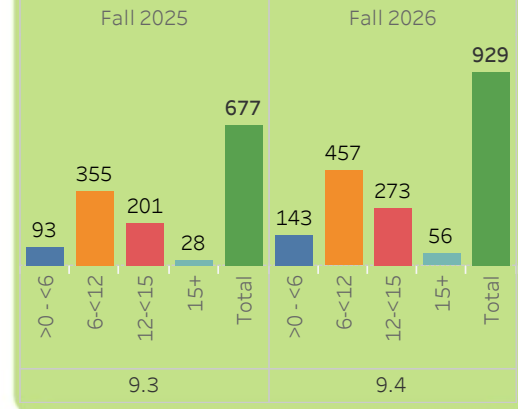

Allan Hancock College Fall Registration Report

SPOTLIGHT AS OF 4/26/2026

FTES

Fall 2025	276	
Fall 2026	385	40%

FALL ANALYSIS

Welcome back to the start of registration for fall 2026. The first two weeks of registration are reserved for various priority registration groups and because of this data can be volatile. Even if things look good now it's usually once open registration begins that we will have a good sense of how the totality of priority registration went.

Next update 5/6

Unit Load & Avg Units