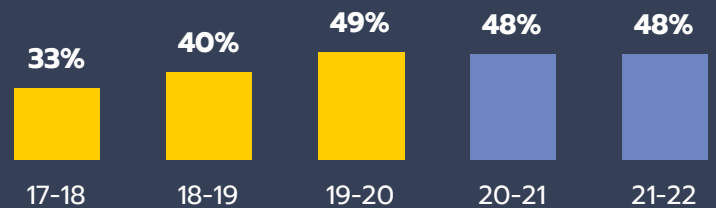

### Percent of First-Time Applicants that Enroll at AHC

Target: 50%

Source: CCCC Student Success Metrics

### Complete Comprehensive SEP by End of First Year

Target: 75%

Source: Guided Pathways Dashboard