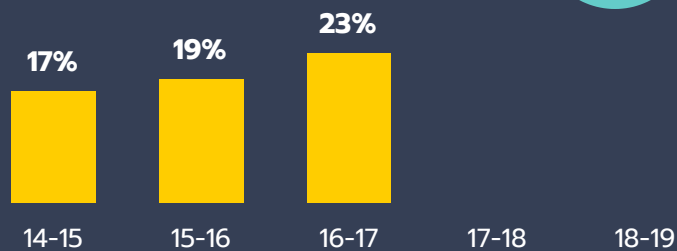

### Earned an Award within Three Years

Target: 18%

SEP DI Groups: First Generation/Hispanic Males

Source: CCCC Student Success Metrics

### Transferred to 4-Year Institution within Three Years

Target: 25%

SEP DI Groups: First Generation/Hispanic Males

Source: CCCC Student Success Metrics