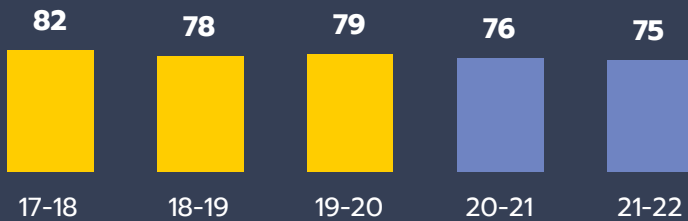

### Students Completing Degrees

Target: 1,360

Source: Guided Pathways Dashboard

### Students Completing Certificates

Target: 1,350

Source: Guided Pathways Dashboard

### Median Units Accumulated Upon Completion of First Degree

Target: 75

Source: Guided Pathways Dashboard