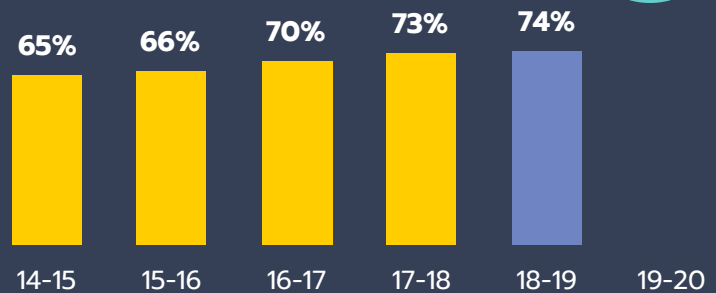

### Earned an Award within Three Years

Target: 18%

SEP DI Groups: First Generation/Hispanic Males

Source: CCCC Student Success Metrics

### Transferred to 4-Year Institution within Three Years

Target: 25%

SEP DI Groups: First Generation/Hispanic Males

Source: CCCC Student Success Metrics

### Jobs in Related Field of Study

Target: 75%

Source: CCCC Student Success Metrics