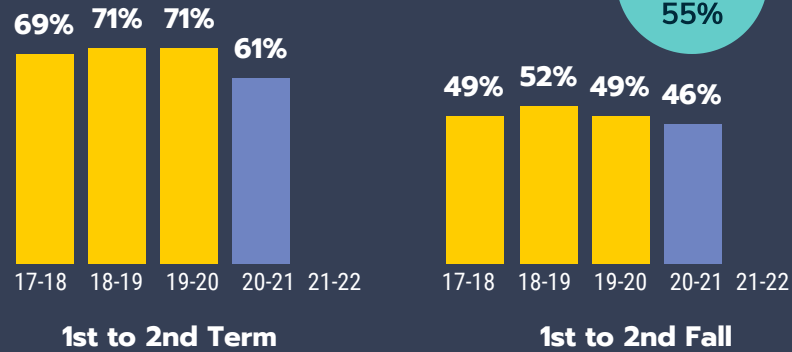

### Complete Comprehensive SEP by End of First Year

Target: 75%

Source: Guided Pathways Dashboard

### Average Units Attempted/Units Earned in First Semester

Target: 9 Units Earned

Source: Guided Pathways Dashboard

### Persistence for First-Time Students

Target: 75%/55%

SEP DI Groups: First Generation/Hispanic Males  
Source: CCCC Student Success Metrics and Guided Pathways Dashboard