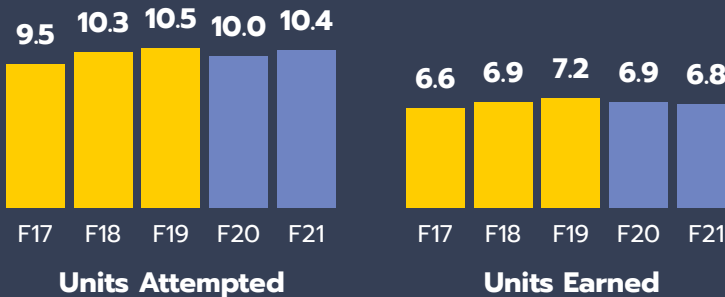

### Complete Comprehensive SEP by End of First Year

Target: 75%

Source: Guided Pathways Dashboard

### Average Units Attempted/Units Earned in First Semester

Target: 9 Units Earned

Source: Guided Pathways Dashboard