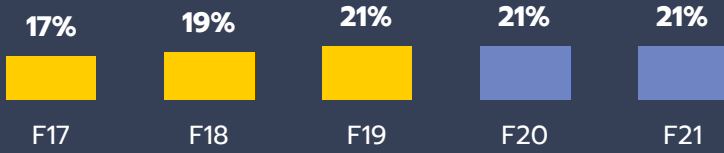

### Complete Transfer-Level English/Math in First Year

Target: 25%

SEP DI Groups: First Generation/Hispanic Males

Source: CCCC Student Success Metrics

### Earned 9+ Career Education Units in First Year

Target: 25%

Source: CCCC Student Success Metrics

### Complete 24+ units by end of first year

Target: 25%

Source: Guided Pathways Dashboard