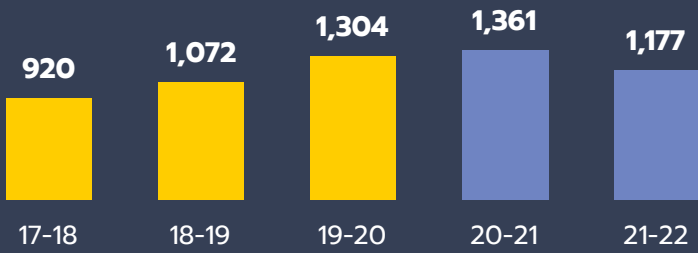

### Complete 24+ units by end of first year

Target: 25%

Source: Guided Pathways Dashboard

### Complete 45+ units by end of second year

Target: 22%

Source: Guided Pathways Dashboard

### Students Completing Degrees

Target: 1,360

Source: Guided Pathways Dashboard