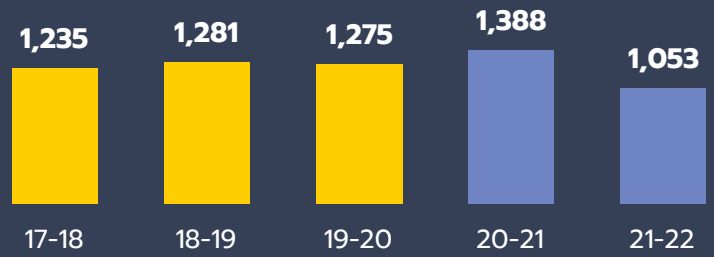

### Complete 45+ units by end of second year

Target: 22%

Source: Guided Pathways Dashboard

### Students Completing Degrees

Target: 1,360

Source: Guided Pathways Dashboard

### Students Completing Certificates

Target: 1,350

Source: Guided Pathways Dashboard