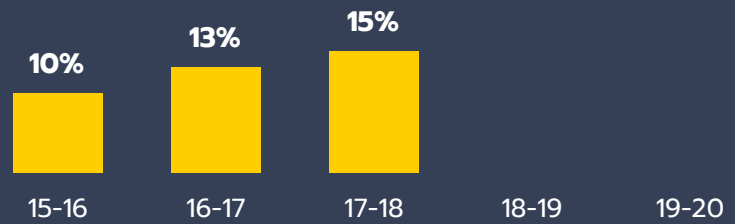

### Students Completing Certificates

Target: 1,350

Source: Guided Pathways Dashboard

### Median Units Accumulated Upon Completion of First Degree

Target: 75

Source: Guided Pathways Dashboard

### Earned an Award within Three Years

Target: 18%

SEP DI Groups: First Generation/Hispanic Males

Source: CCCC Student Success Metrics