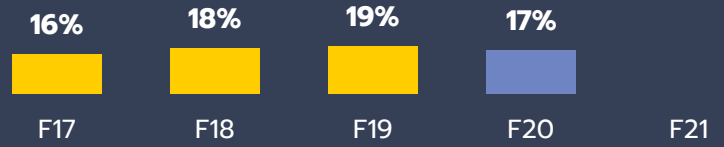

### Complete 24+ units by end of first year

Target: 25%

Source: Guided Pathways Dashboard

### Complete 45+ units by end of second year

Target: 22%

Source: Guided Pathways Dashboard