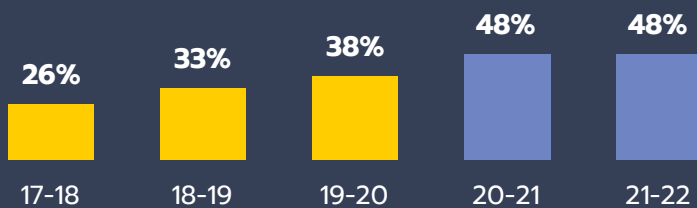

## Key Performance Indicators (KPI) for Educational Master Plan and Student Equity Plan

**Baseline Years**  
**Outcome Years**  
**DI Groups**  
**Targets by 2023-2024**

CCCCO Student  
Success Metrics  
Dashboard

Guided Pathways  
Dashboard

Data  
Definitions

### Percent of First-Time Applicants that Enroll at AHC

Target: 50%

Source: CCCC Student Success Metrics

### Complete Comprehensive SEP by End of First Year

Target: 75%

Source: Guided Pathways Dashboard