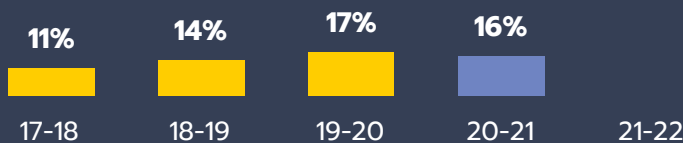

### Persistence for First-Time Students

Target: 75%/55%

SEP DI Groups: First Generation/Hispanic Males  
Source: CCCC Student Success Metrics and Guided Pathways Dashboard

### Complete Transfer-Level English/Math in First Year

Target: 25%

SEP DI Groups: First Generation/Hispanic Males

Source: CCCC Student Success Metrics