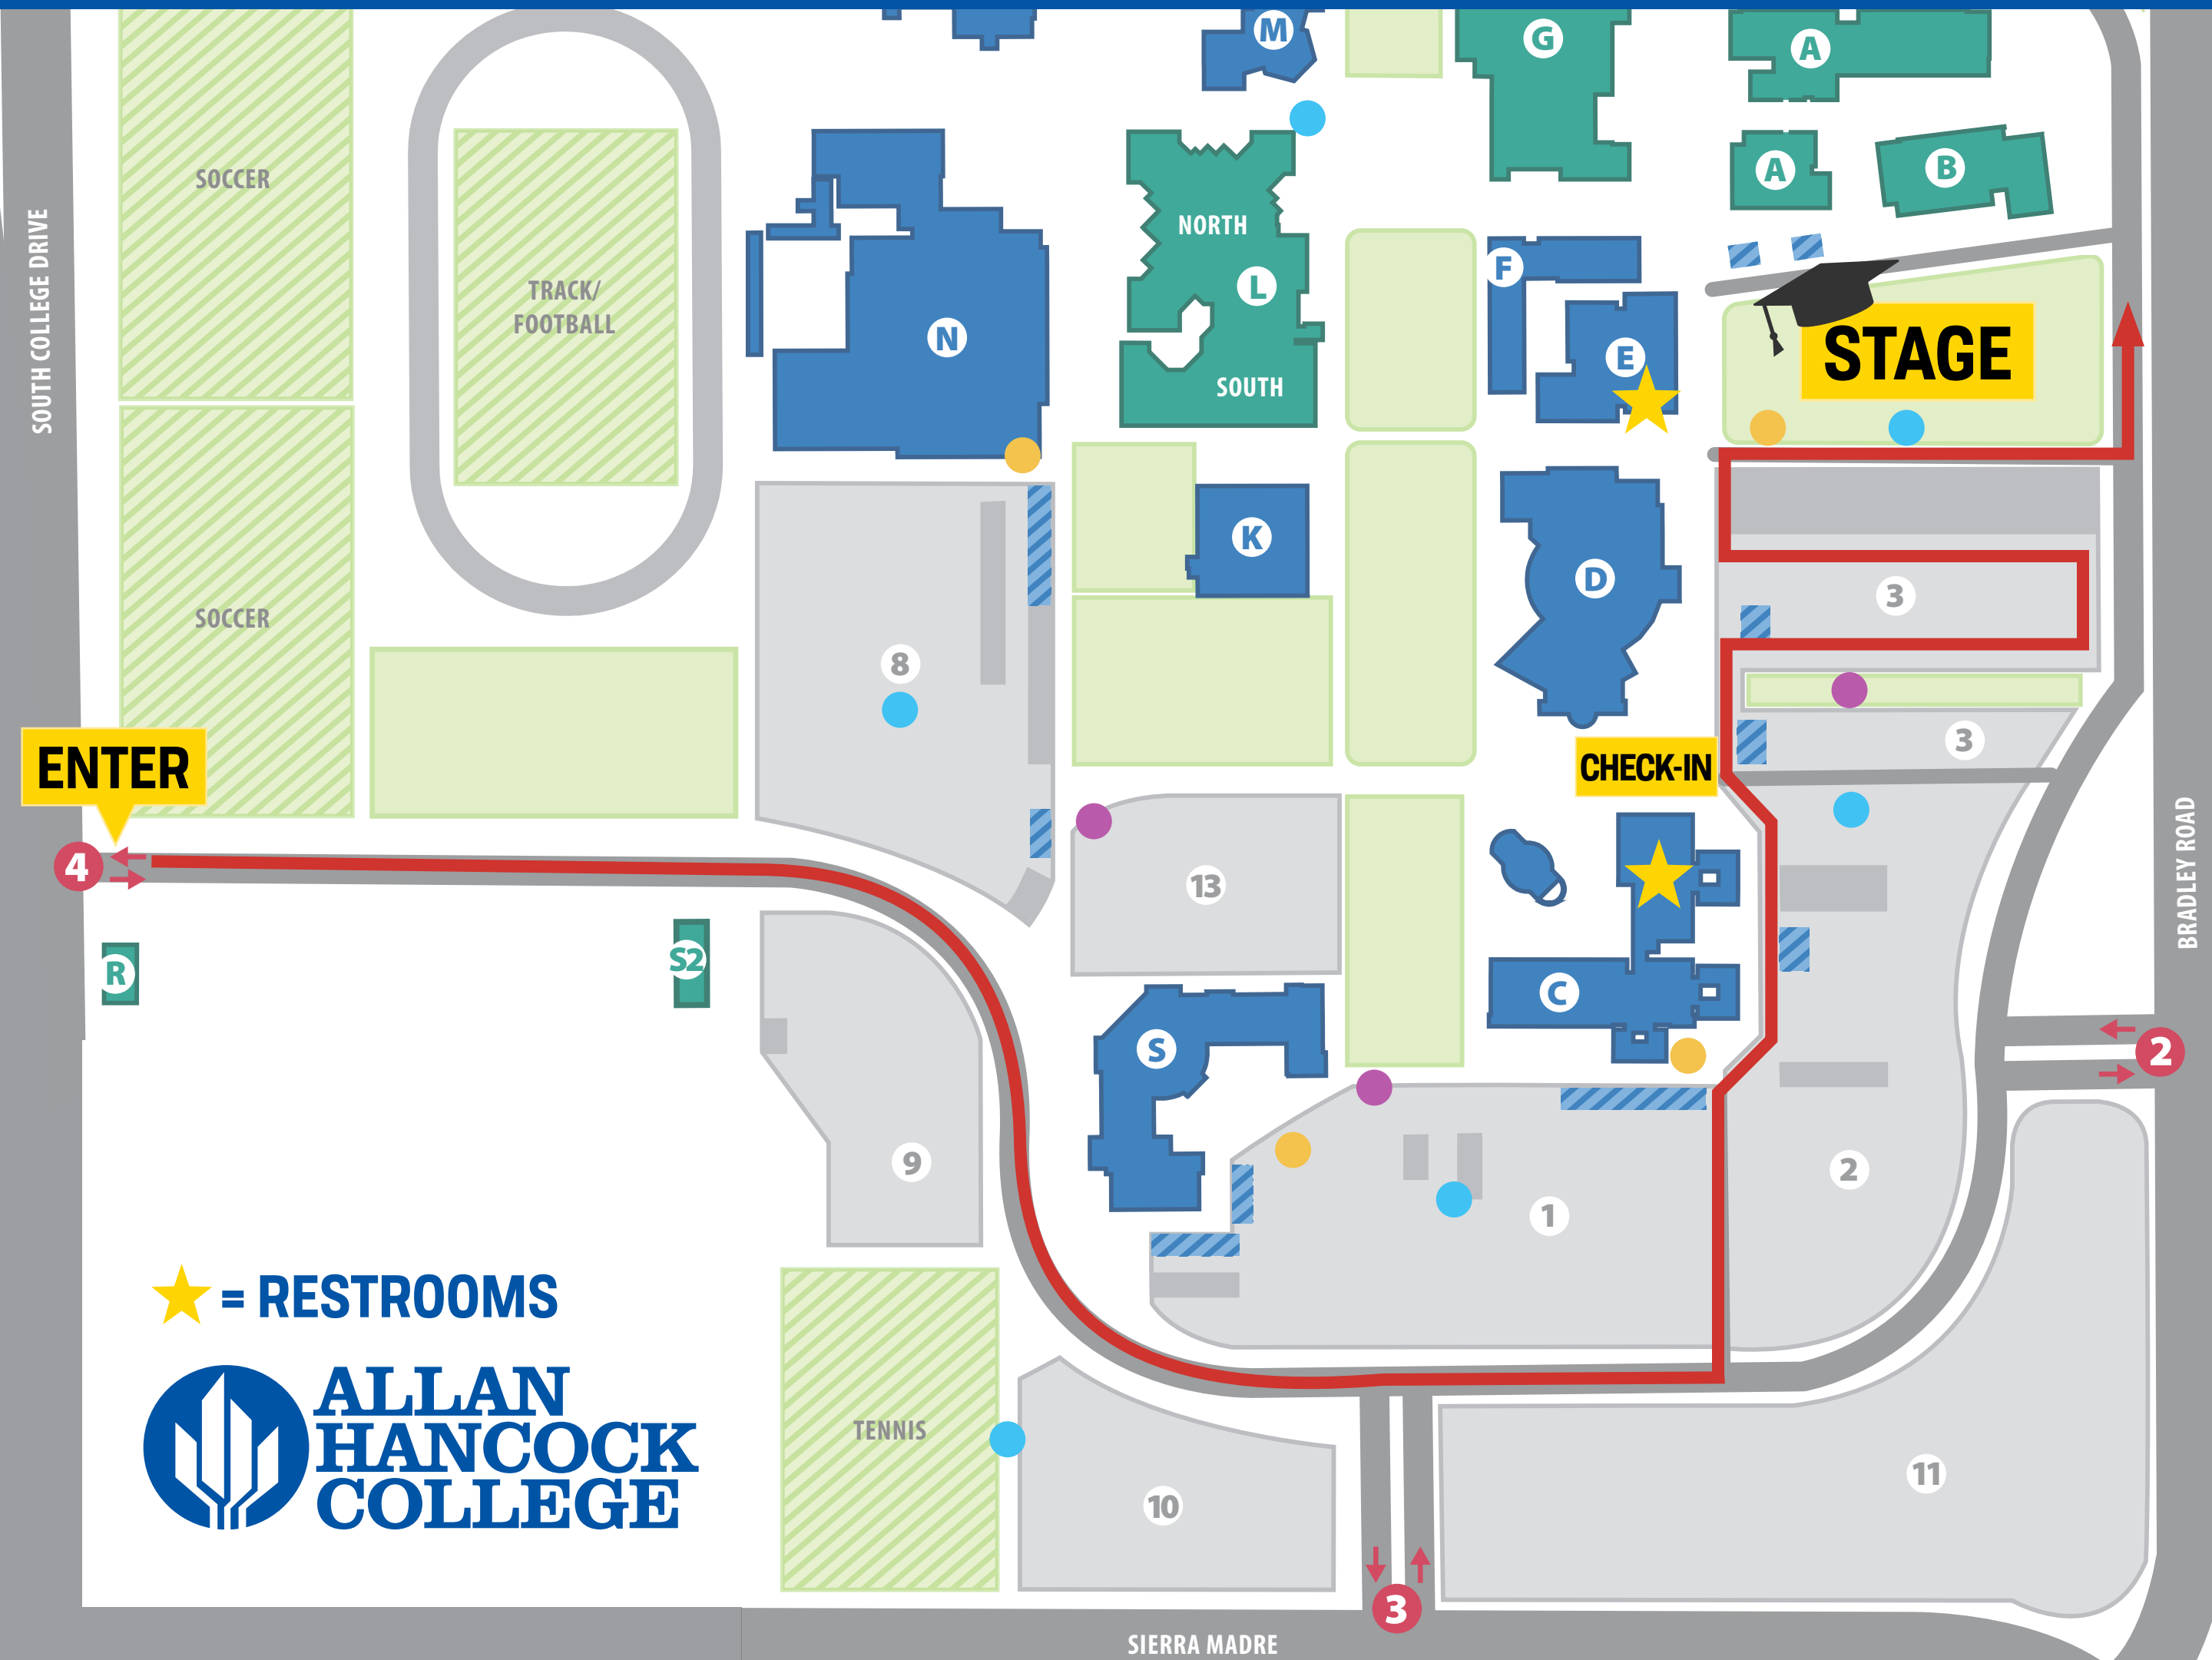

ALLAN HANCOCK COLLEGE GRADUATION MAP

ENTER

CHECK-IN

STAGE

★ = RESTROOMS

SOUTH COLLEGE DRIVE

BRADLEY ROAD

SIERRA MADRE