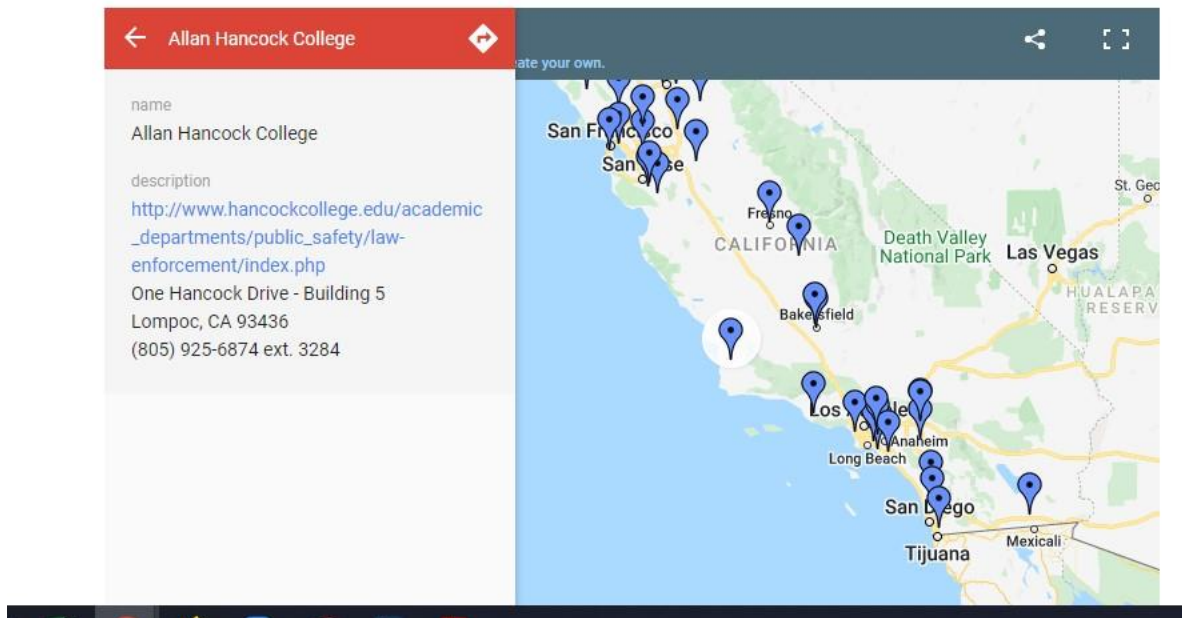

Basic Training Academies

The blue markers on the map below represent academies that present POST-certified basic law enforcement training. Click on any of the markers to see the name, address, and website of the academy and get directions to and from the location. Use the movement and zoom controls in the upper left-hand corner to navigate within the map. A list of the academies is available below the map. The provided links connect to pages outside the POST Website and POST is not responsible for the content or security of these external pages.

For information about purchasing student workbooks, please visit the [Basic Course Student Workbook](#) page.