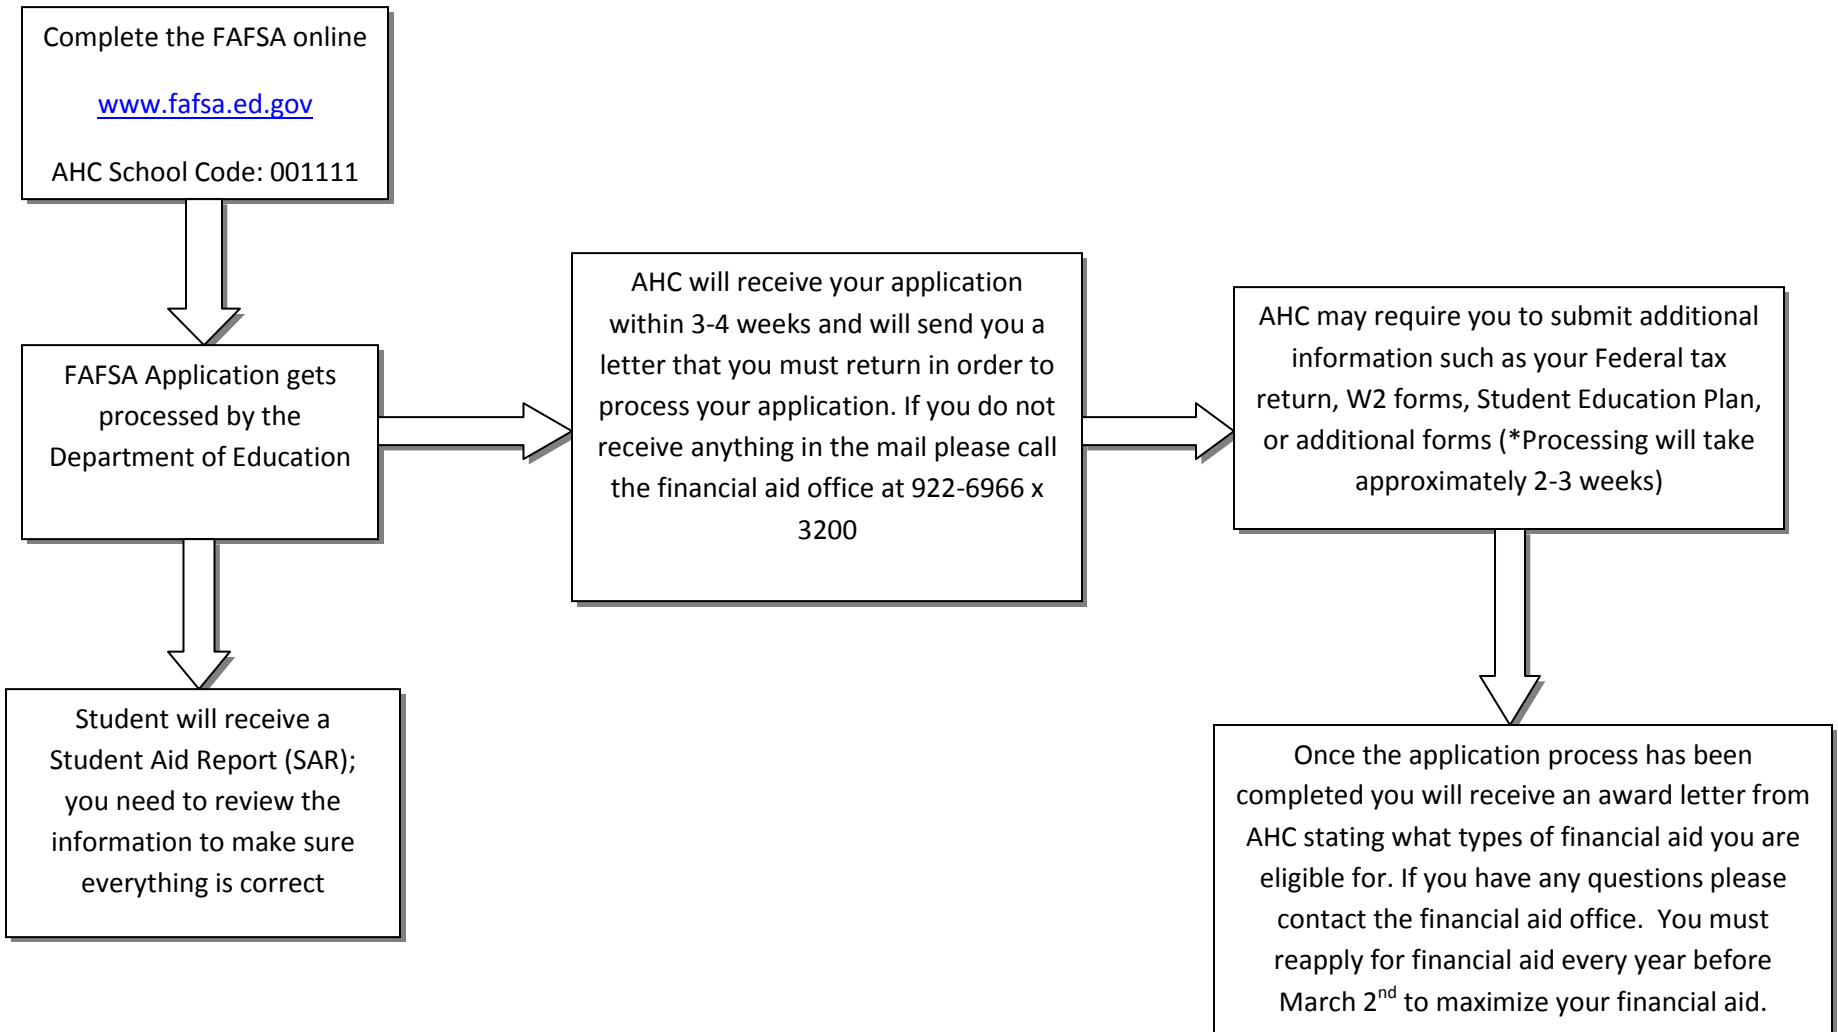

Allan Hancock College Financial Aid Process Flow Chart

*The processing time of your application will vary depending on the time of the year.