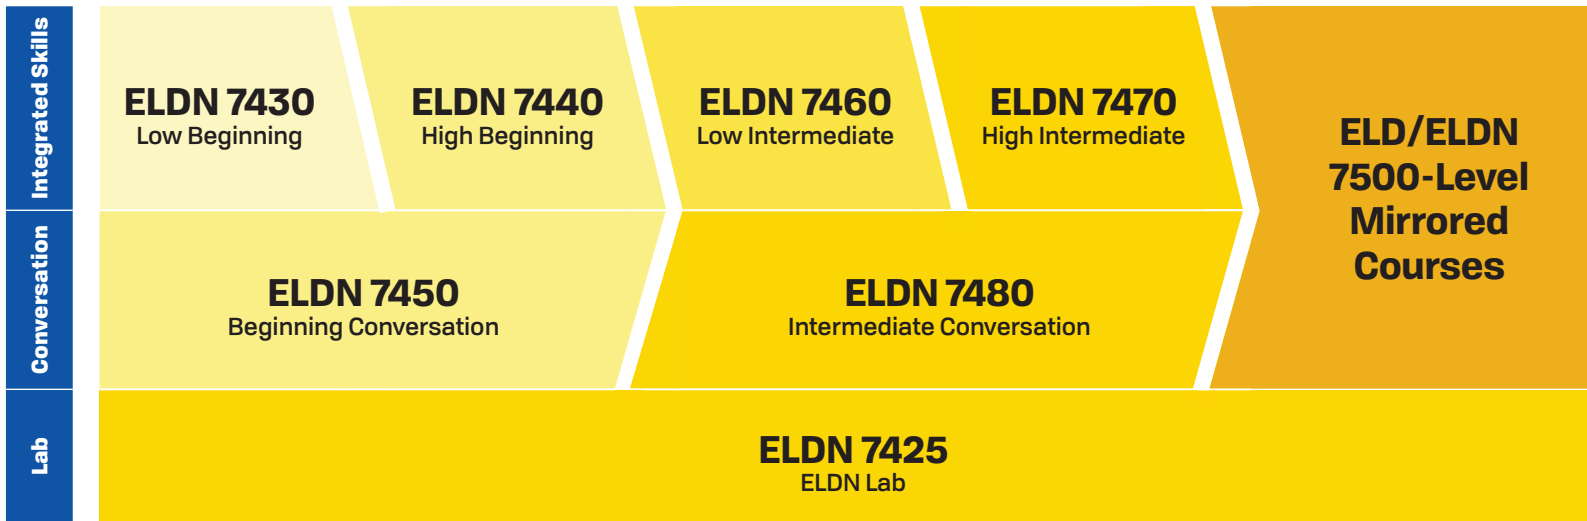

ENGLISH LANGUAGE DEVELOPMENT NONCREDIT (ELDN) PATHWAY

Courses
ELDN 7400 Spanish Literacy 1 · Formerly NESL 7020
ELDN 7410 Spanish Literacy 2 · New course
ELDN 7420 Newcomer · Formerly NESL 7000 (Level Pre-A)
ELDN 7425 ELD Lab · Formerly NESL 7060
ELDN 7430 Low Beginning · Formerly NESL 7001 (Level A)
ELDN 7440 High Beginning · Formerly NESL 7003 (Level B)
ELDN 7450 Beginning Conversation · Formerly NESL 7040
ELDN 7460 Low Intermediate · Formerly NESL 7005 (Level C)
ELDN 7470 High Intermediate · Formerly NESL 7007 (Level D)
ELDN 7480 Intermediate Conversation · Formerly NESL 7041

Basic ELD Certificate

Required Courses:

- ELDN 7440 High Beginning
- ELDN 7450 Beginning Conversation
- One elective

For more information, please scan the QR Code or visit catalog.hancockcollege.edu/current/programs/basic-esl-certificate-of-competency.php