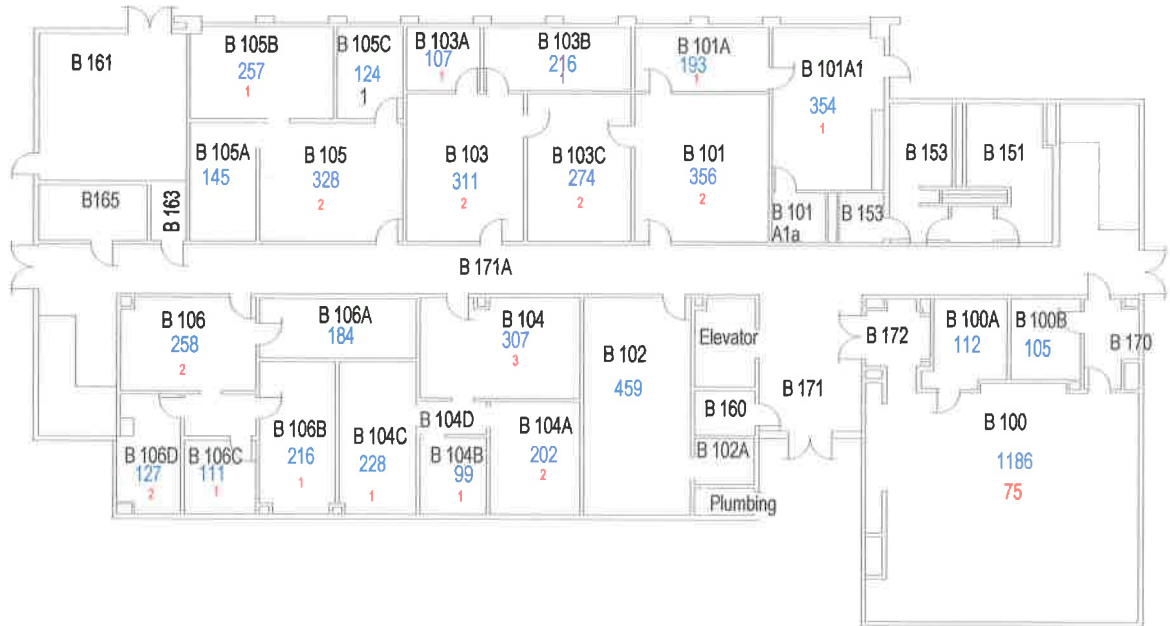

A 100

A 200

October 2014

N

A 300 First Floor

N

A 400

N

Legend

B 100

N

B 200

Legend

Building C

Building D
Ground Level

Building D 200
2nd Floor

November 2014

Legend

Building "K"

1st. Floor

Building "K"

2nd floor

Legend

Building L

Building O 100

Legend

Building O 200 east

Legend

Building O 200 West

Building O 300

N

1961 Sq. Ft.