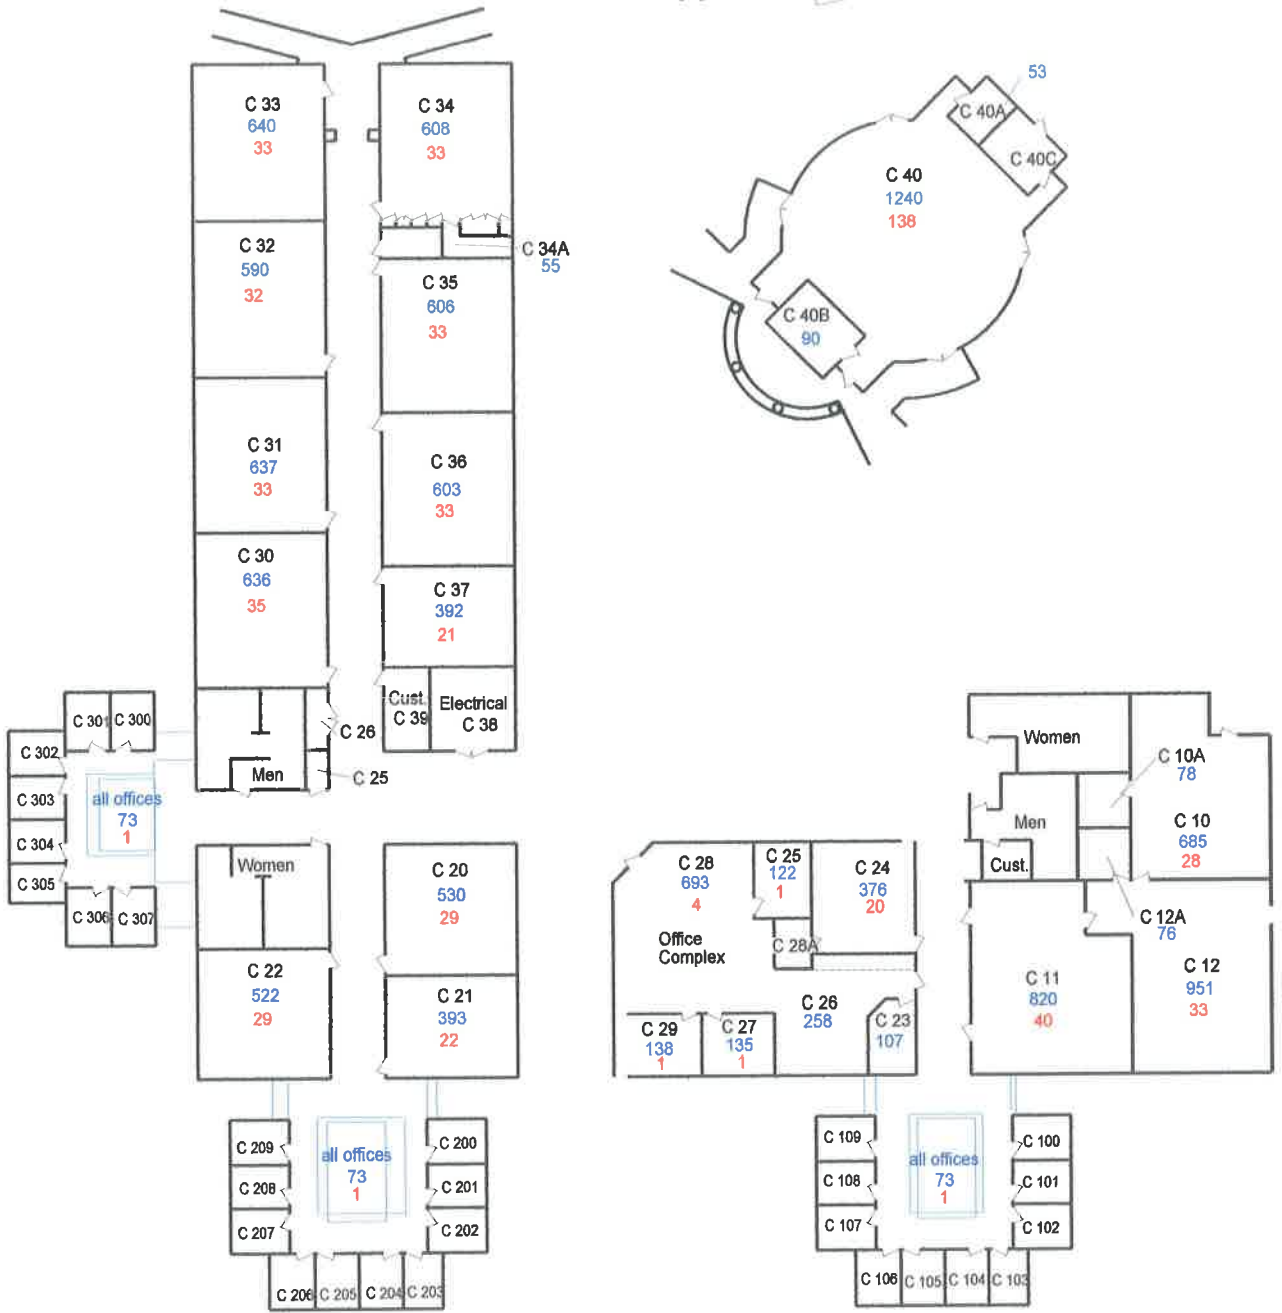

Legend

B 100

N

B 200

Legend

Building C

Building D
Ground Level

Building D 200
2nd Floor

Building D
Stage Level

Elevator Control

Building D
Basement

Buildings E & F

November 2014

Building G

Legend

Building H

November 2014

Legend

Building "K"

1st. Floor

Building "K"

2nd floor

Legend

Building L

Building O 100

Legend

Building O 200 east

Legend

Building O 200 West

Building O 300

N

1961 Sq. Ft.