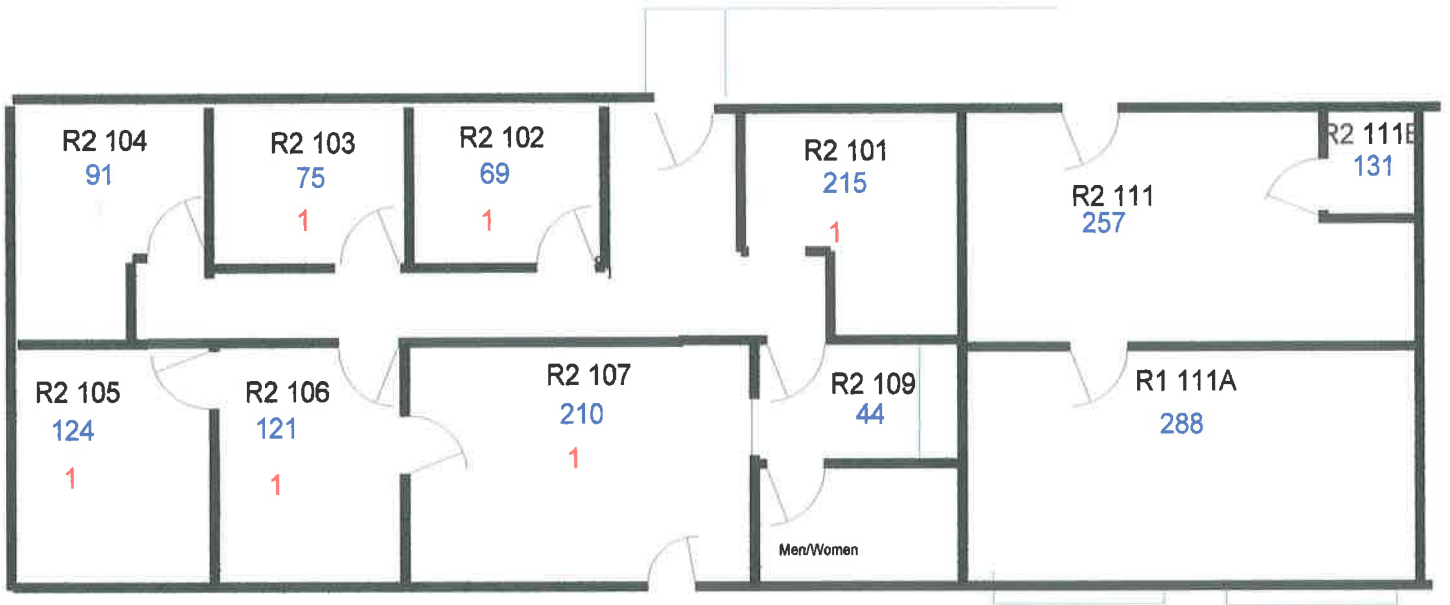

Building R2