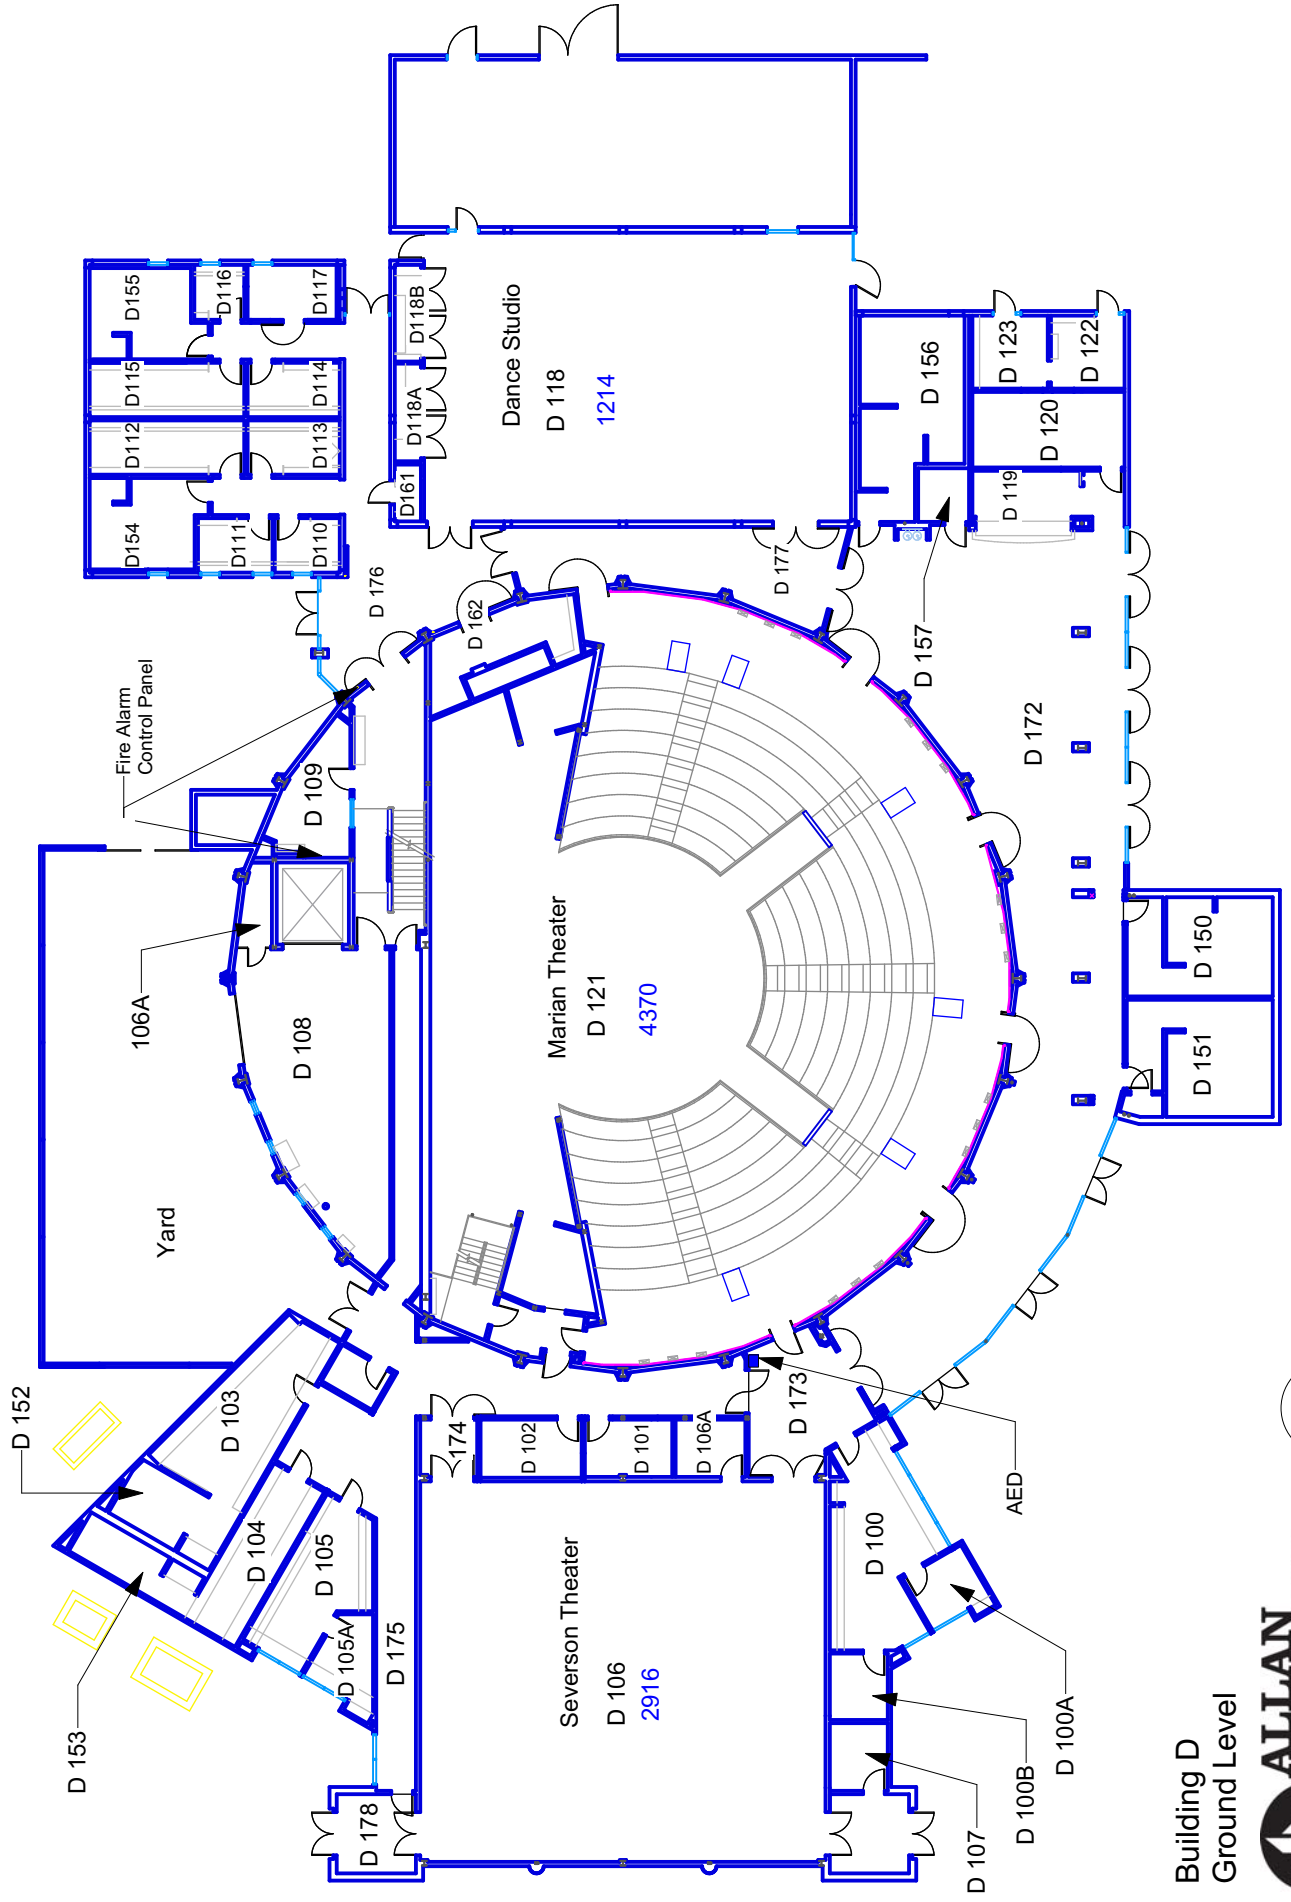

Legend

B 100

N

B 200

Legend

Building C

Building D
Ground Level

Building D 200
2nd Floor

Building D
Stage Level

Elevator Control

Building D
Basement

Buildings E & F

November 2014

Building G

Legend

Building H

November 2014

Legend

Building "K"

1st. Floor

Building "K"

2nd floor

Legend

Building L

Building O 100

Legend

Building O 200 east

Legend

Building O 200 West

Building O 300

N

1961 Sq. Ft.