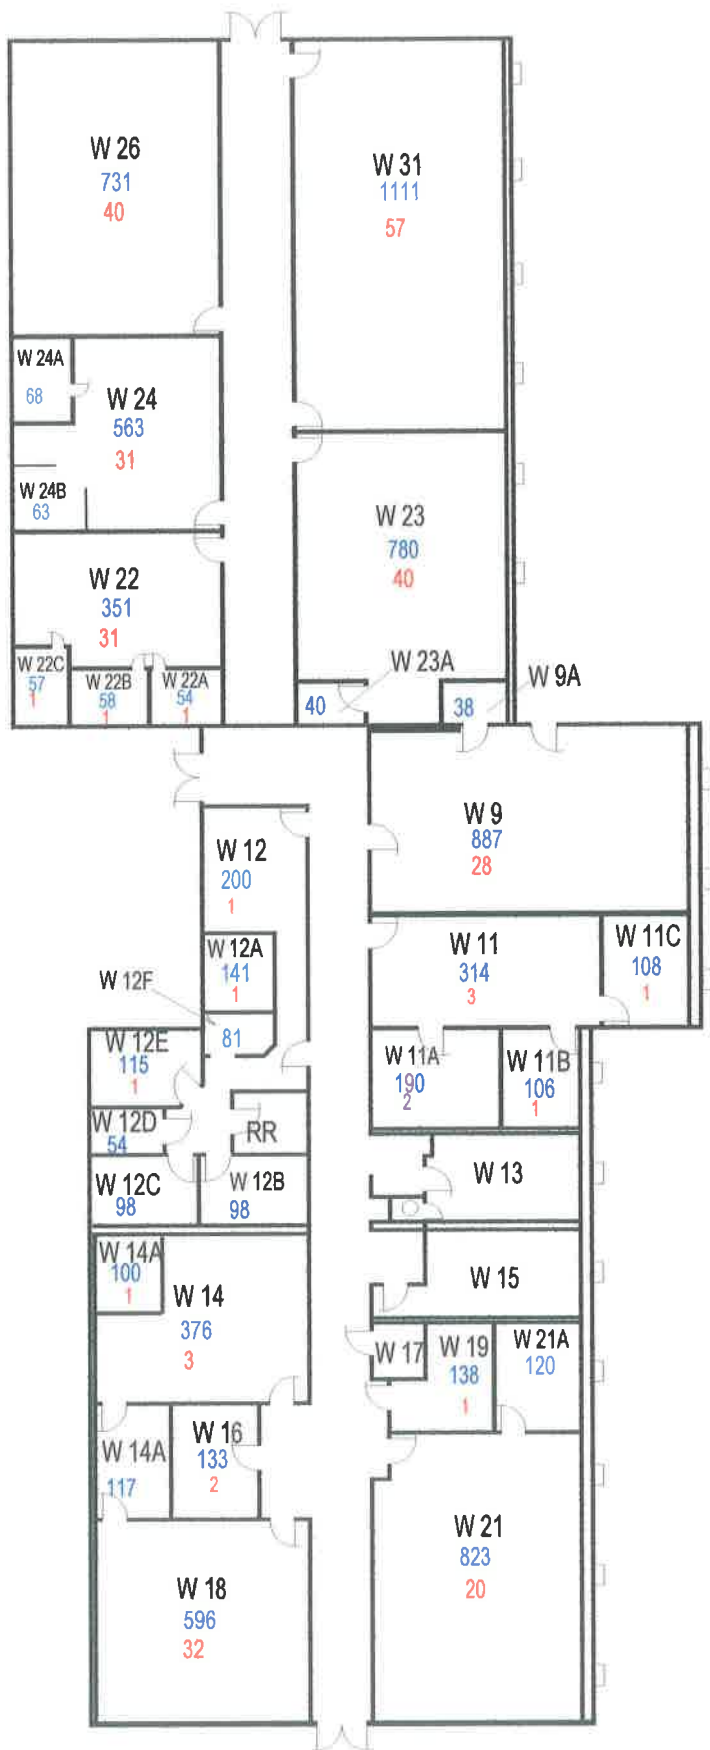

Legend

B 100

N

B 200

Legend

Building C

Building D
Ground Level

Building D 200
2nd Floor

November 2014

Legend

Building "K"

1st. Floor

Building "K"

2nd floor

Legend

Building L

Building O 100

Legend

Building O 200 east

Legend

Building O 200 West

Building O 300

N

1961 Sq. Ft.

Building R

**ALLAN
HANCOCK
COLLEGE**

Building R2

Legend

Building "S"

Legend

Building W