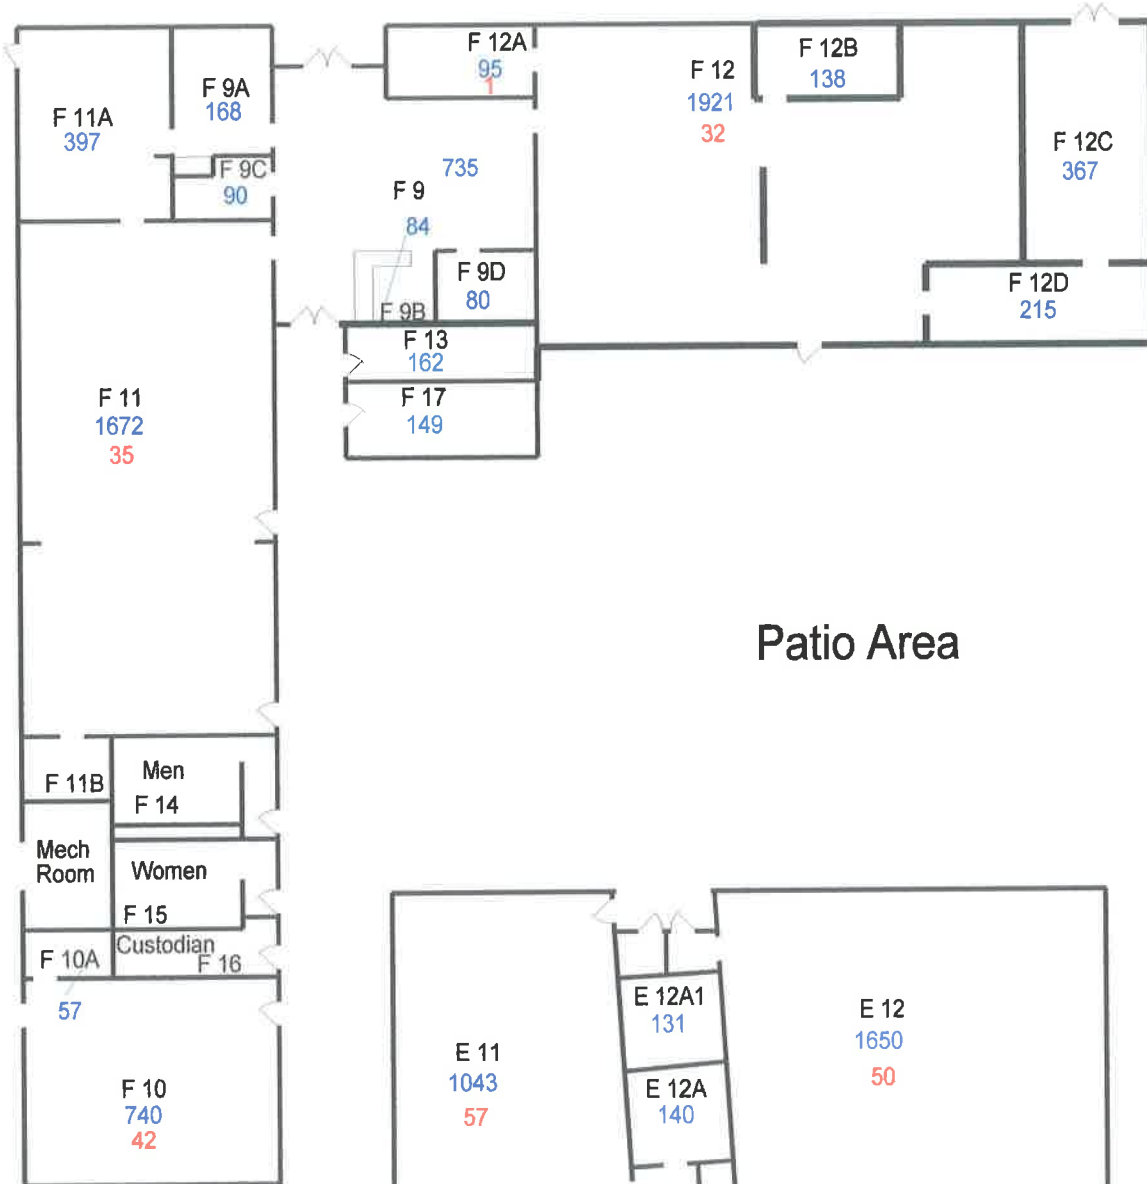

Legend

B 100

N

B 200

Legend

Building C

Building D
Ground Level

Building D 200
2nd Floor

Building D
Stage Level

Elevator Control

Building D
Basement

Buildings E & F

November 2014

Building G

Legend

Building H

November 2014

Legend

Building "K"

1st. Floor

Building "K"

2nd floor

Legend

Building L

Building O 100

Legend

Building O 200 east

Legend

Building O 200 West

Building O 300

N

1961 Sq. Ft.