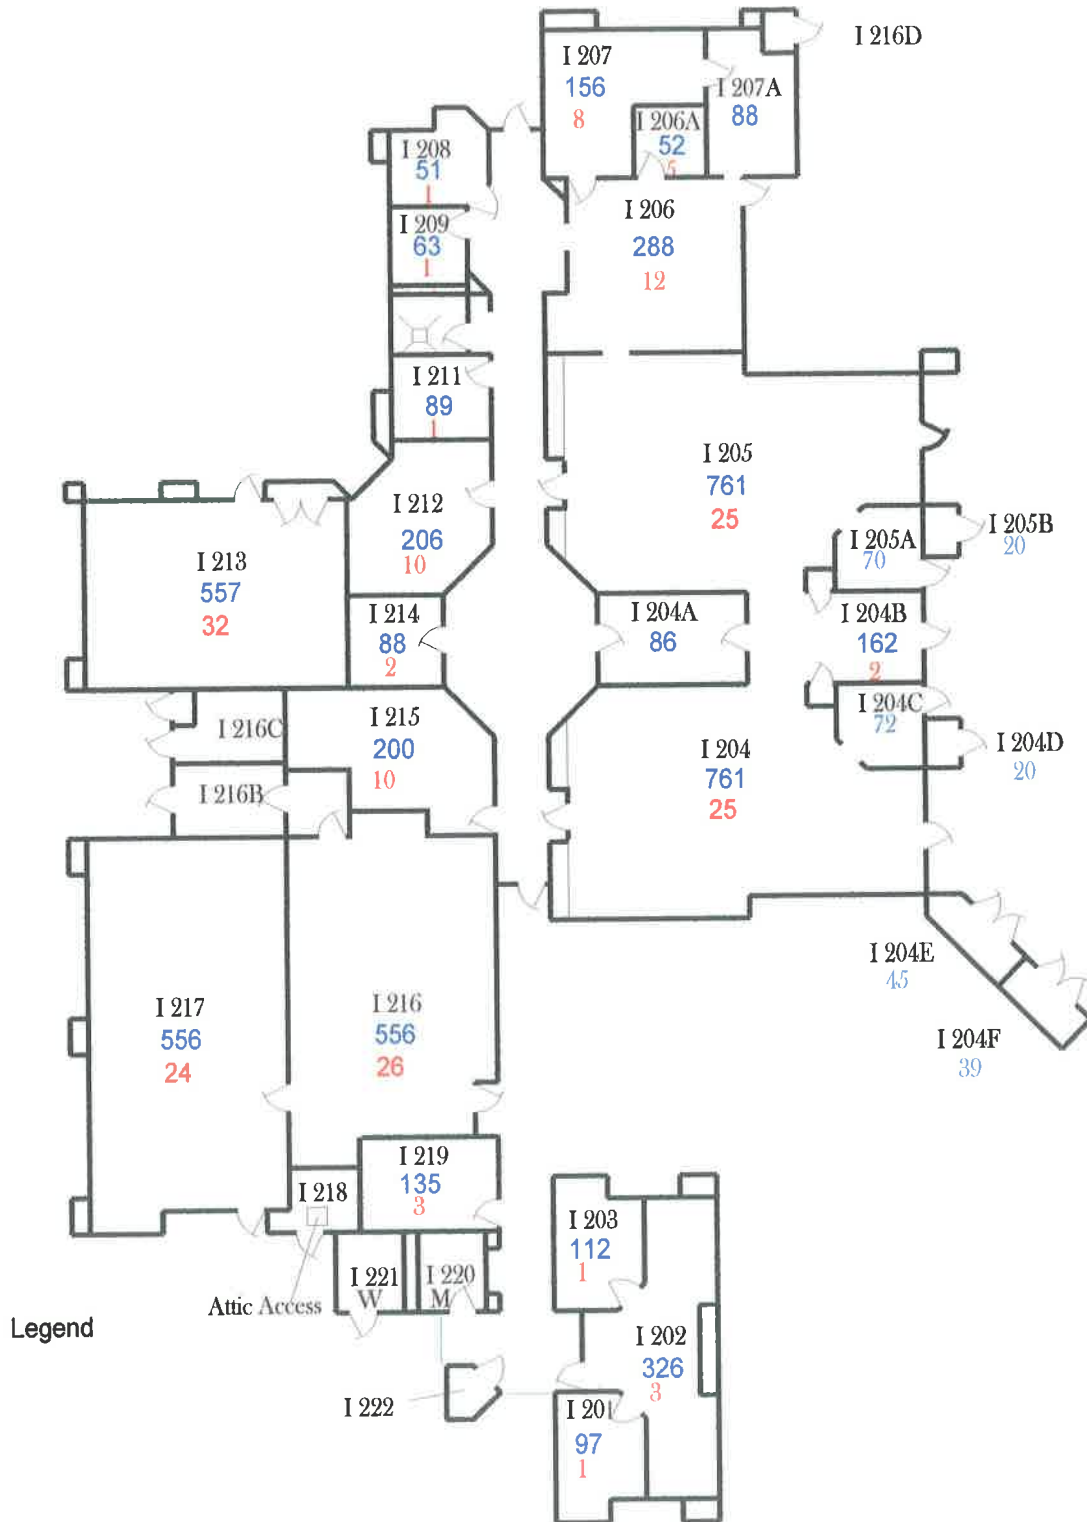

Legend

B 100

N

B 200

Legend

Building C

Building D
Ground Level

Building D 200
2nd Floor

Building D
Stage Level

Elevator Control

Building D
Basement

Buildings E & F

November 2014

Building G

Legend

Building H

November 2014

Legend

Building "K"

1st. Floor

Building "K"

2nd floor

Legend

Building L

Building O 100

Legend

Building O 200 east

Legend

Building O 200 West

Building O 300

N

1961 Sq. Ft.